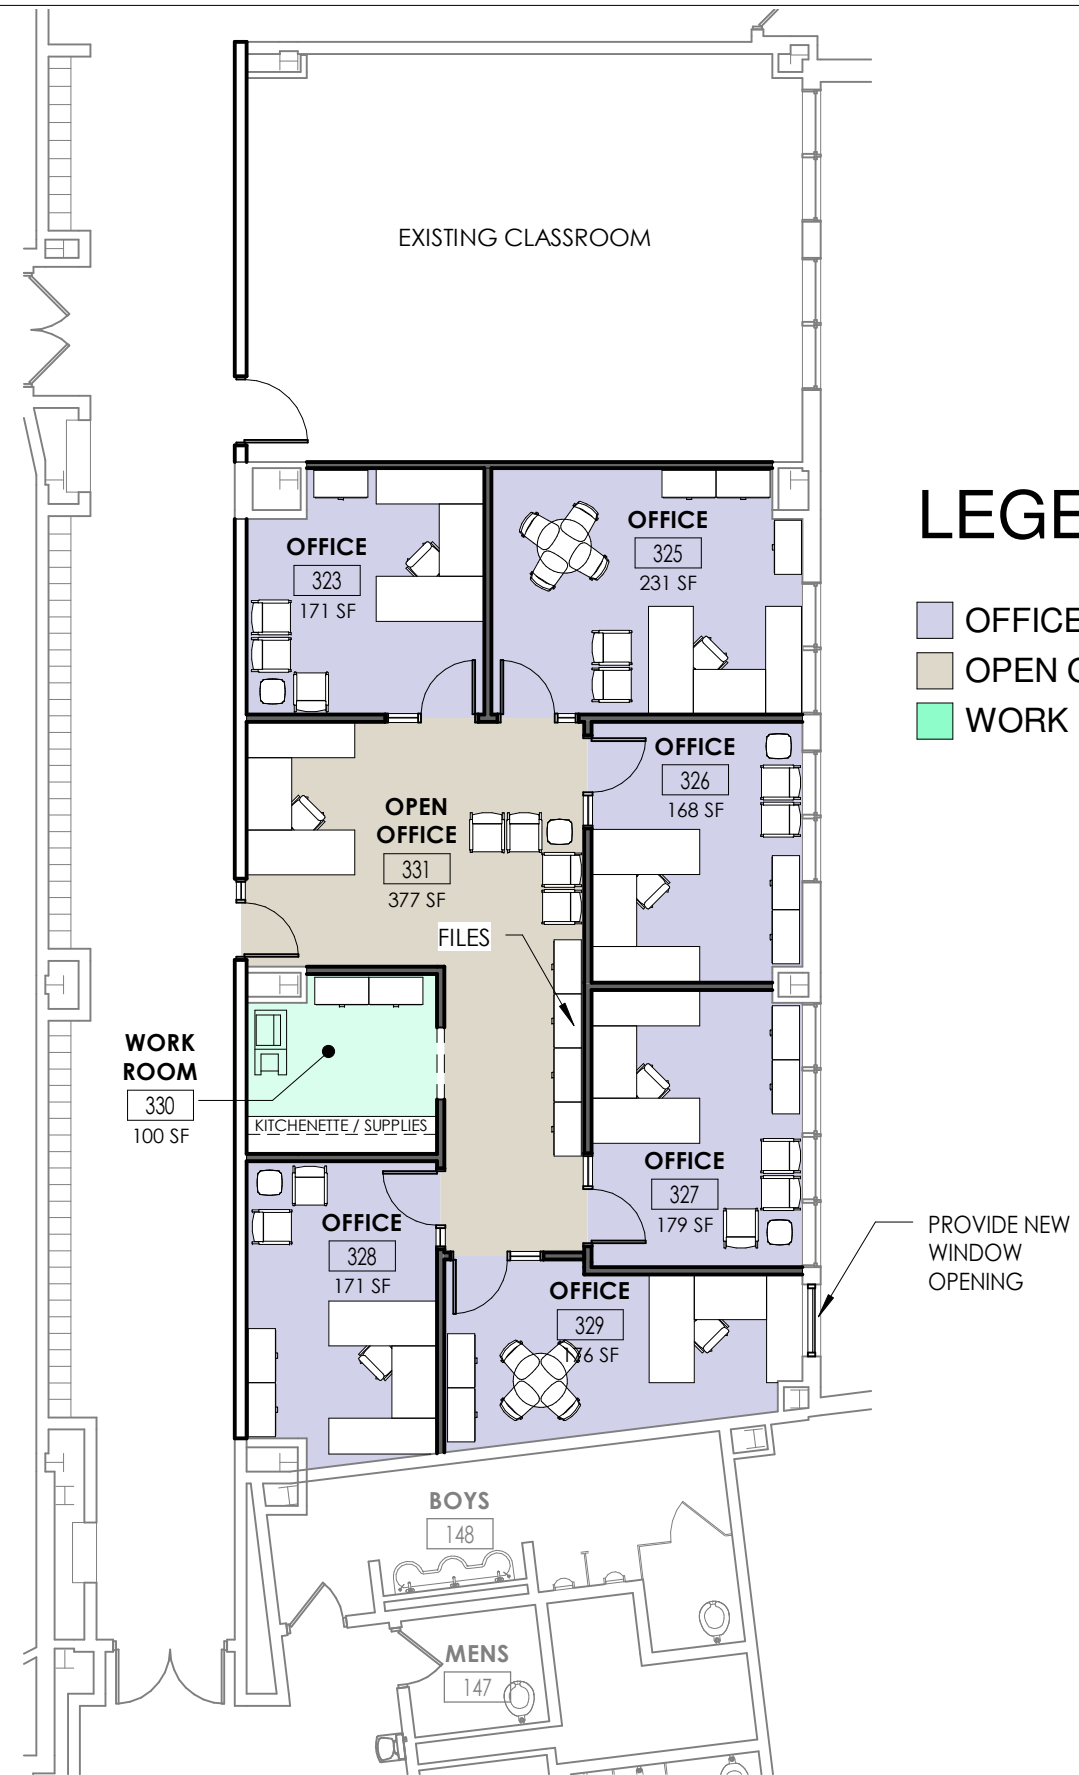

## LEGEND

- CONFERENCE ROOM
- MAIL ROOM
- OFFICE
- OPEN OFFICE
- SECURE VESTIBULE
- STORAGE
- TOILET ROOM

### 1 ELEMENTARY ADMINISTRATIVE SUITE

1/8" = 1'-0"

## LEGEND

- CONFERENCE ROOM
- LOBBY
- MAIL ROOM
- NURSE SUITE
- OFFICE
- OPEN OFFICE
- SECURE VESTIBULE
- STORAGE
- TOILET ROOM

# LEGEND

- OFFICE
- OPEN OFFICE
- WORK ROOM