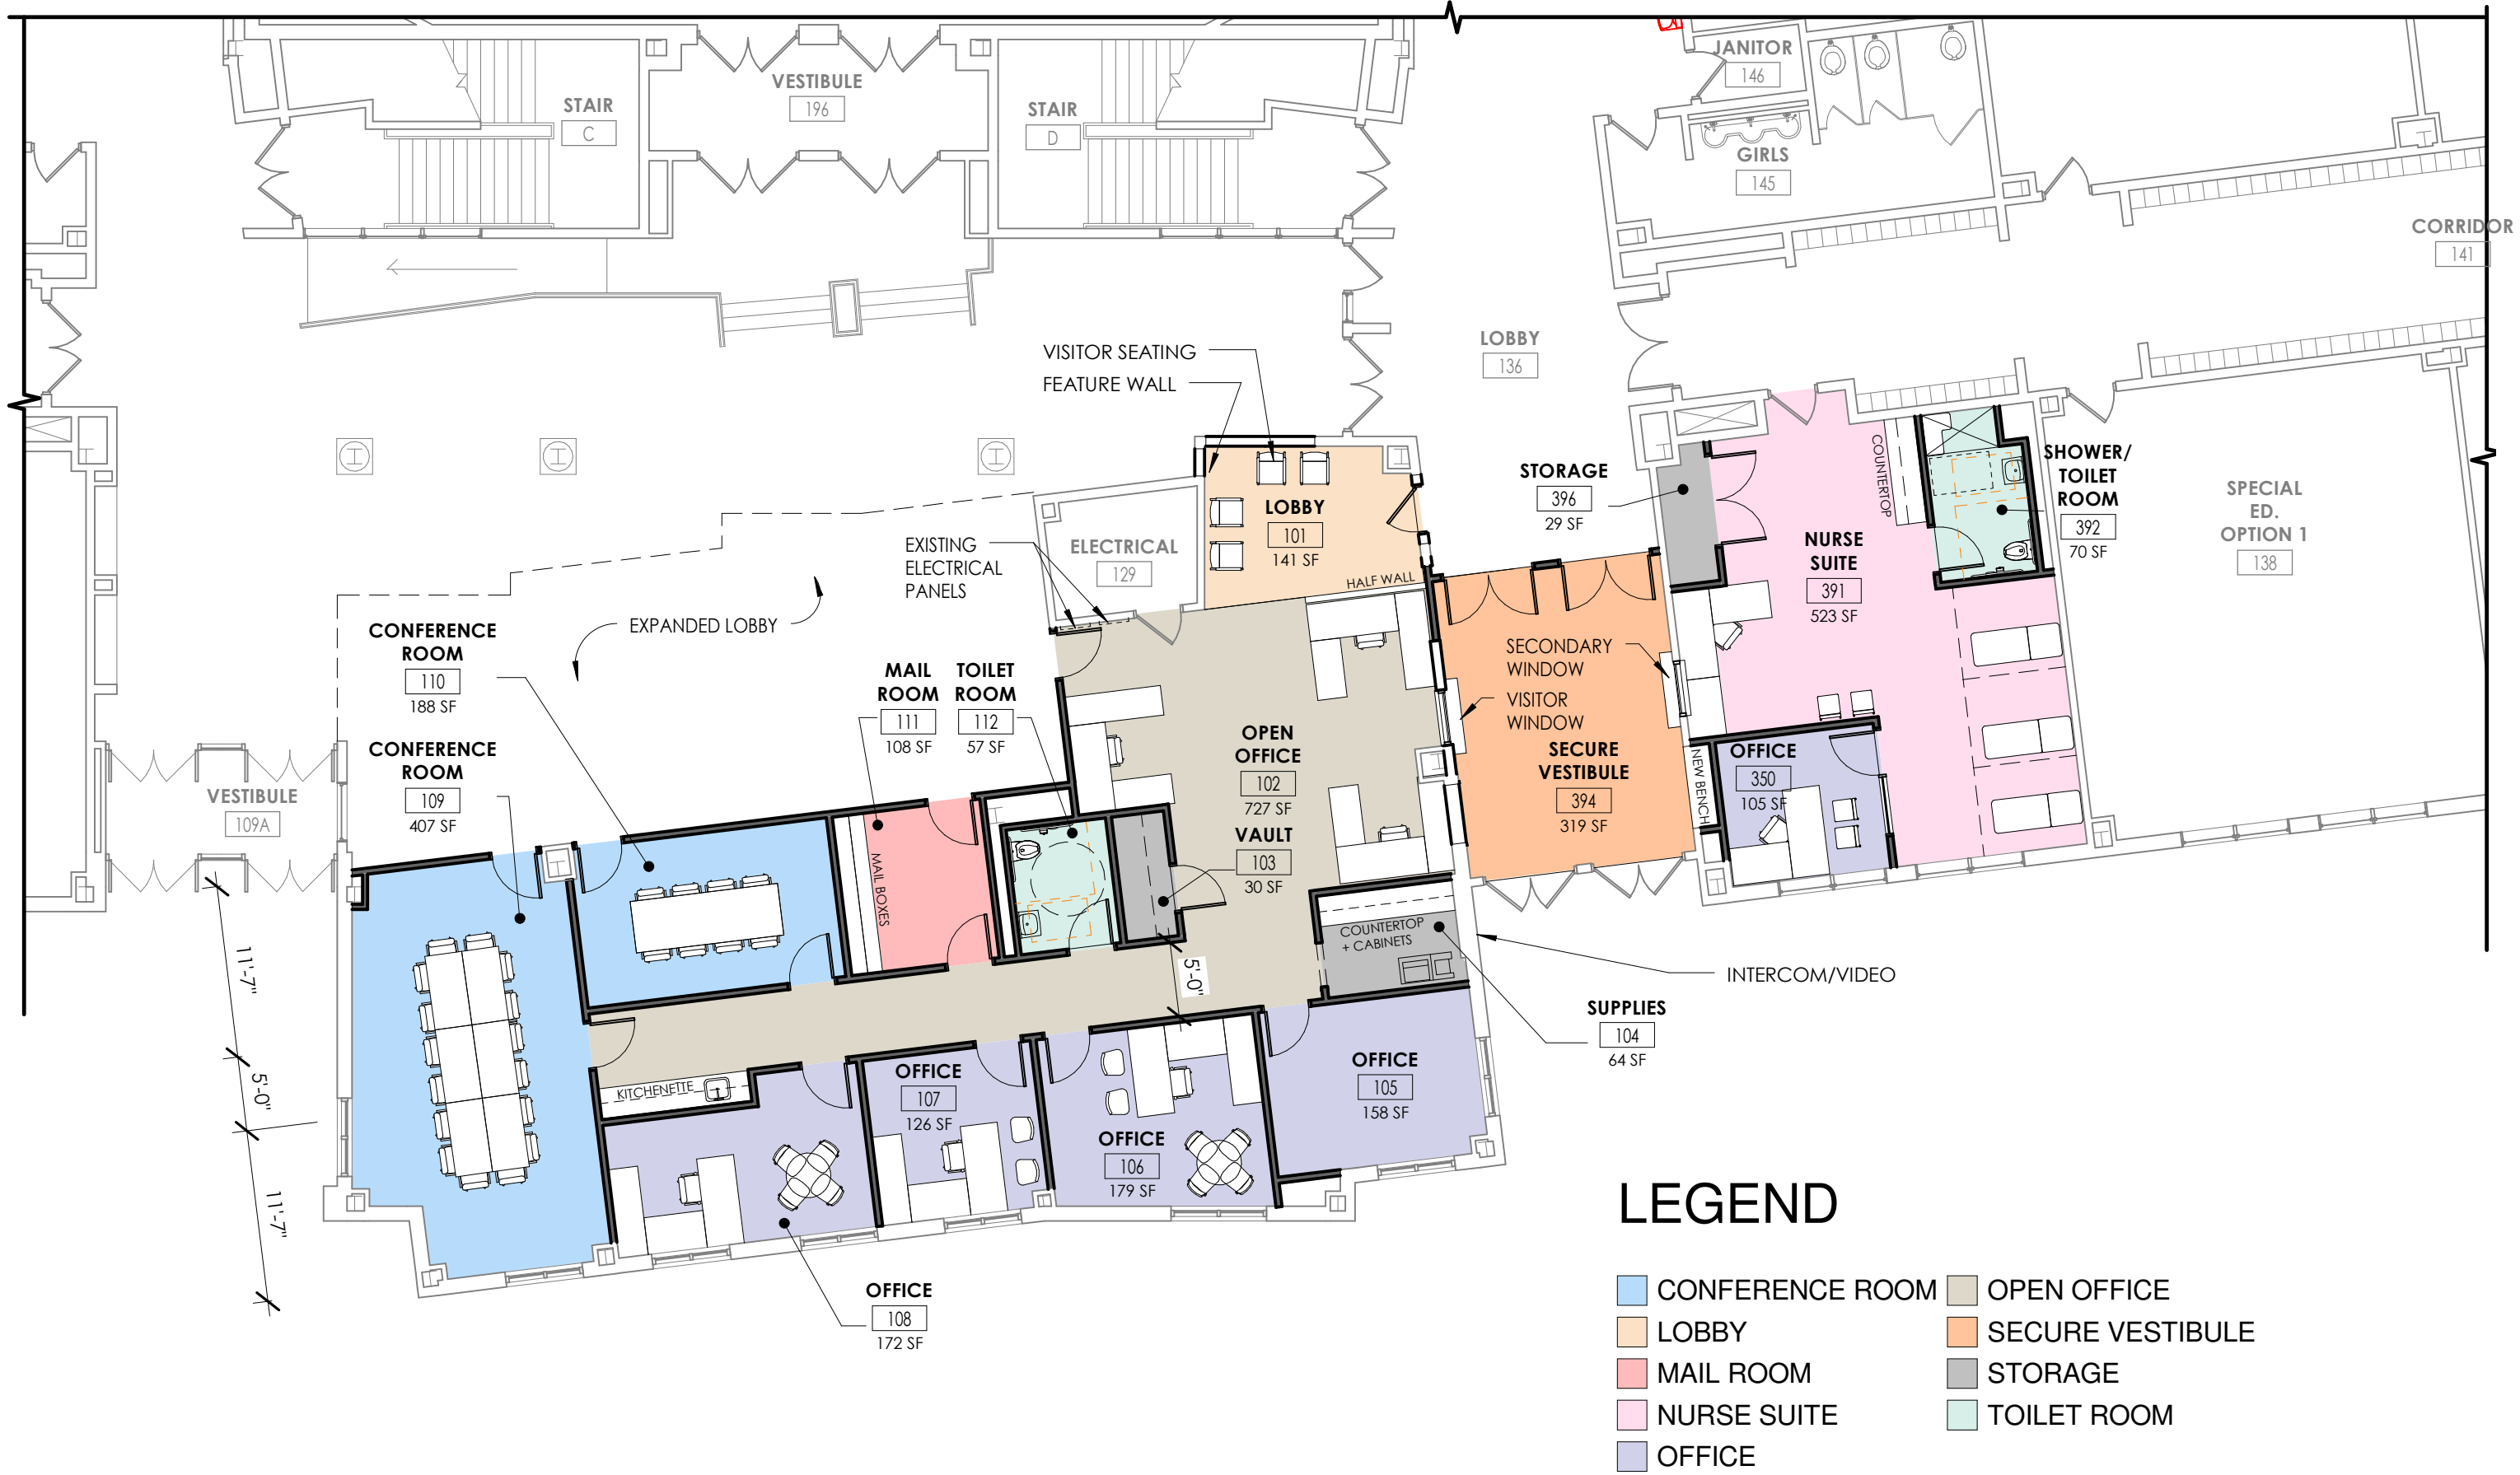

## LEGEND

- CONFERENCE ROOM
- MAIL ROOM
- OFFICE
- OPEN OFFICE
- SECURE VESTIBULE
- STORAGE
- TOILET ROOM

### 1 ELEMENTARY ADMINISTRATIVE SUITE

1/8" = 1'-0"

## LEGEND

- CONFERENCE ROOM
- LOBBY
- MAIL ROOM
- NURSE SUITE
- OFFICE
- OPEN OFFICE
- SECURE VESTIBULE
- STORAGE
- TOILET ROOM

# LEGEND

- OFFICE
- OPEN OFFICE
- WORK ROOM