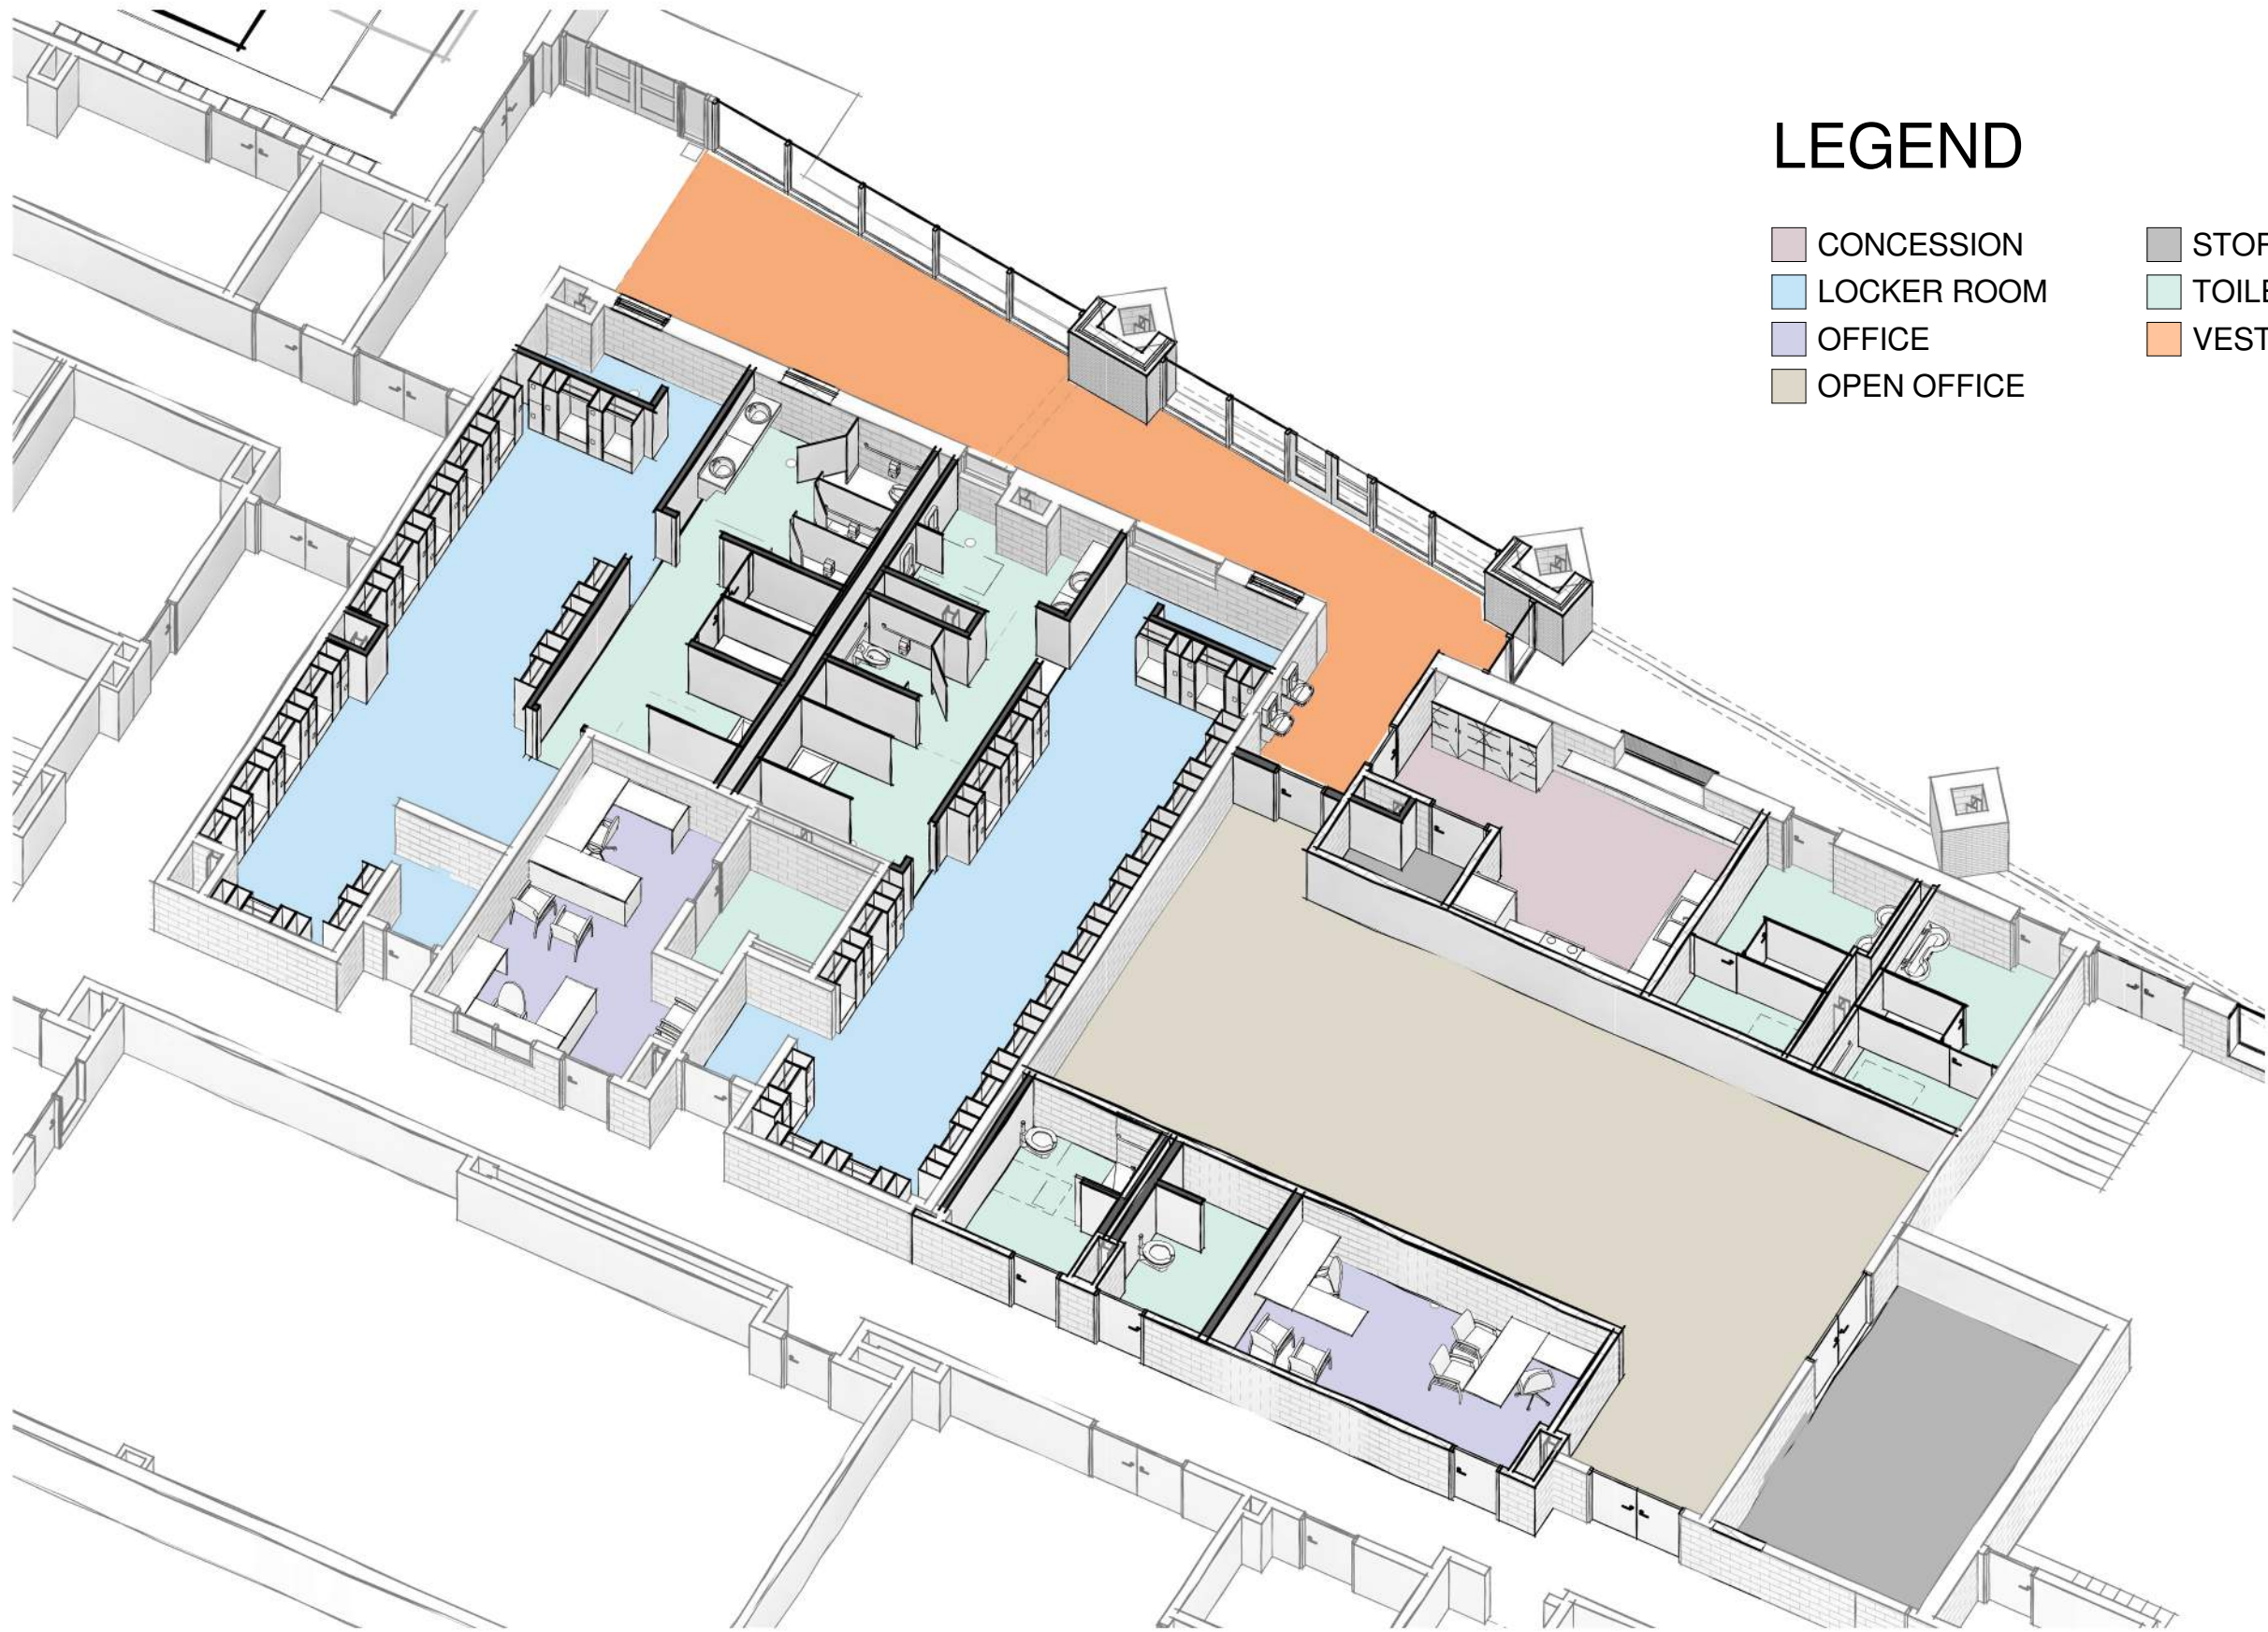

## LEGEND

- CONFERENCE ROOM
- LOBBY
- MAIL ROOM
- NURSE SUITE
- OFFICE
- OPEN OFFICE
- SECURE VESTIBULE
- STORAGE
- TOILET ROOM

# LEGEND

- OFFICE
- OPEN OFFICE
- WORK ROOM

## GUIDANCE SUITE

3/32" = 1'-0"

## LEGEND

- |             |             |
|-------------|-------------|
| CONCESSION  | STORAGE     |
| LOCKER ROOM | TOILET ROOM |
| OFFICE      | VESTIBULE   |
| OPEN OFFICE |             |