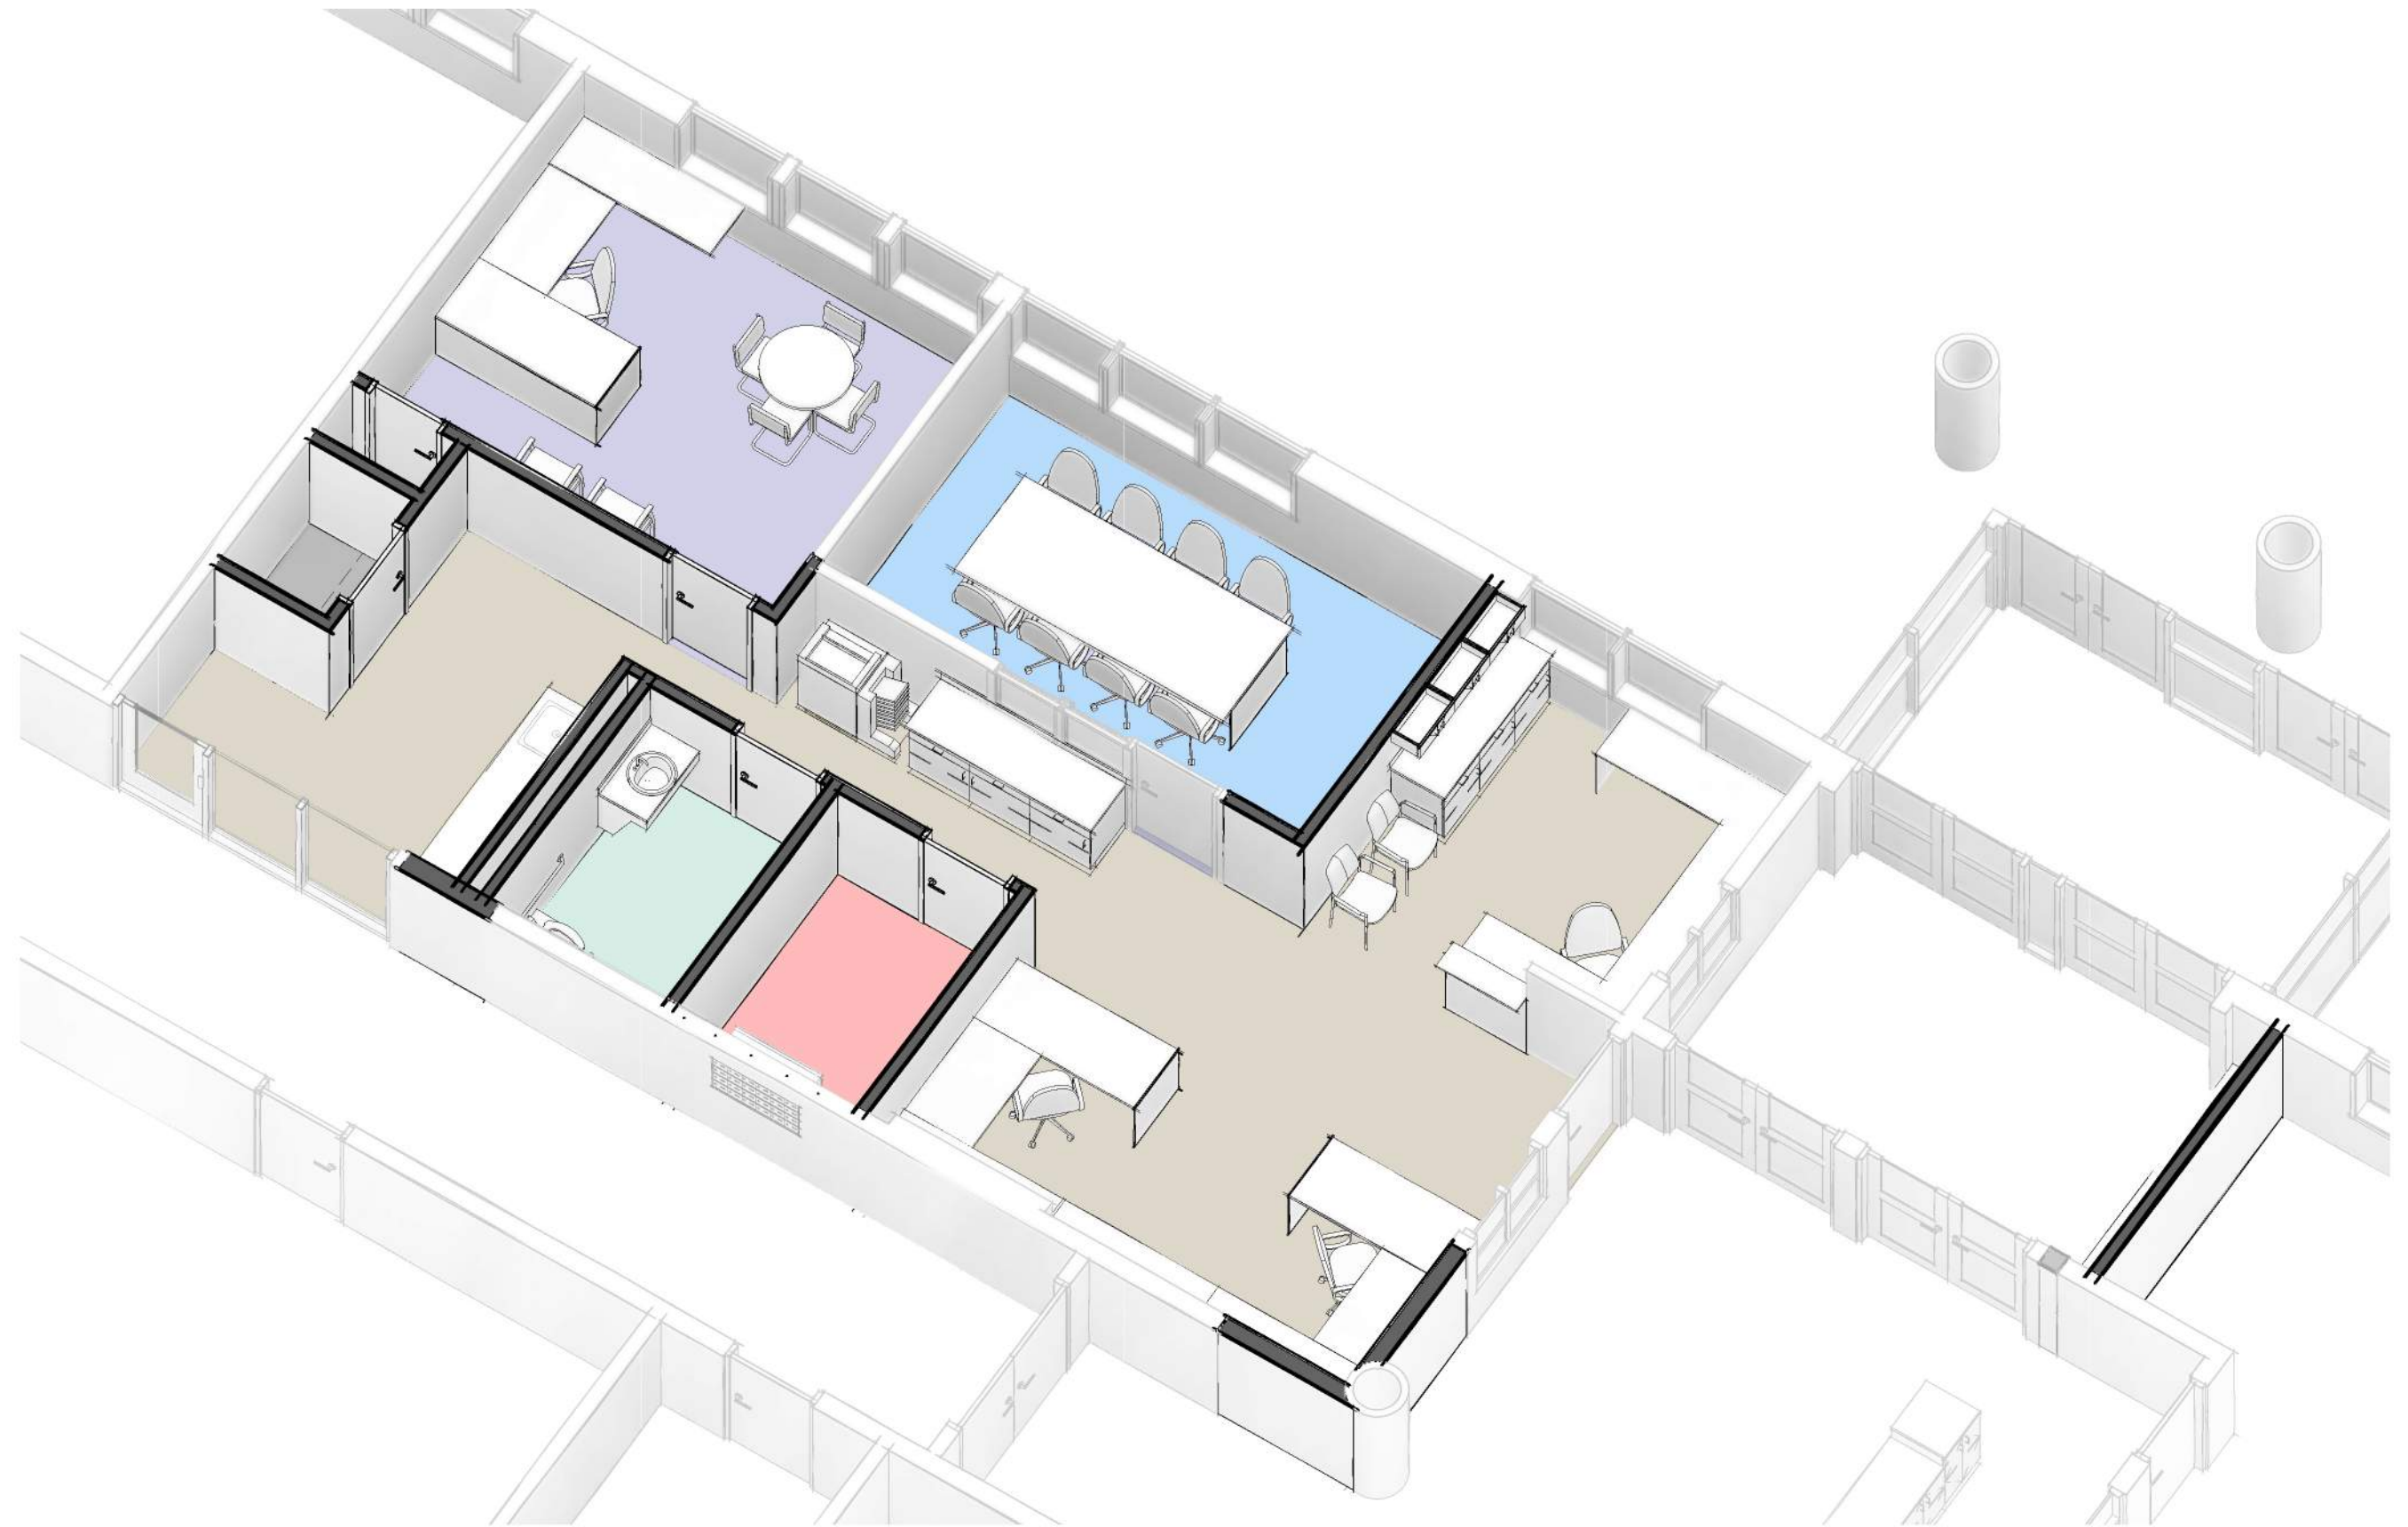

## LEGEND

- CONFERENCE ROOM
- MAIL ROOM
- OFFICE
- OPEN OFFICE
- SECURE VESTIBULE
- STORAGE
- TOILET ROOM

### 1 ELEMENTARY ADMINISTRATIVE SUITE

1/8" = 1'-0"

## LEGEND

- CONFERENCE ROOM
- LOBBY
- MAIL ROOM
- NURSE SUITE
- OFFICE
- OPEN OFFICE
- SECURE VESTIBULE
- STORAGE
- TOILET ROOM

# LEGEND

- OFFICE
- OPEN OFFICE
- WORK ROOM